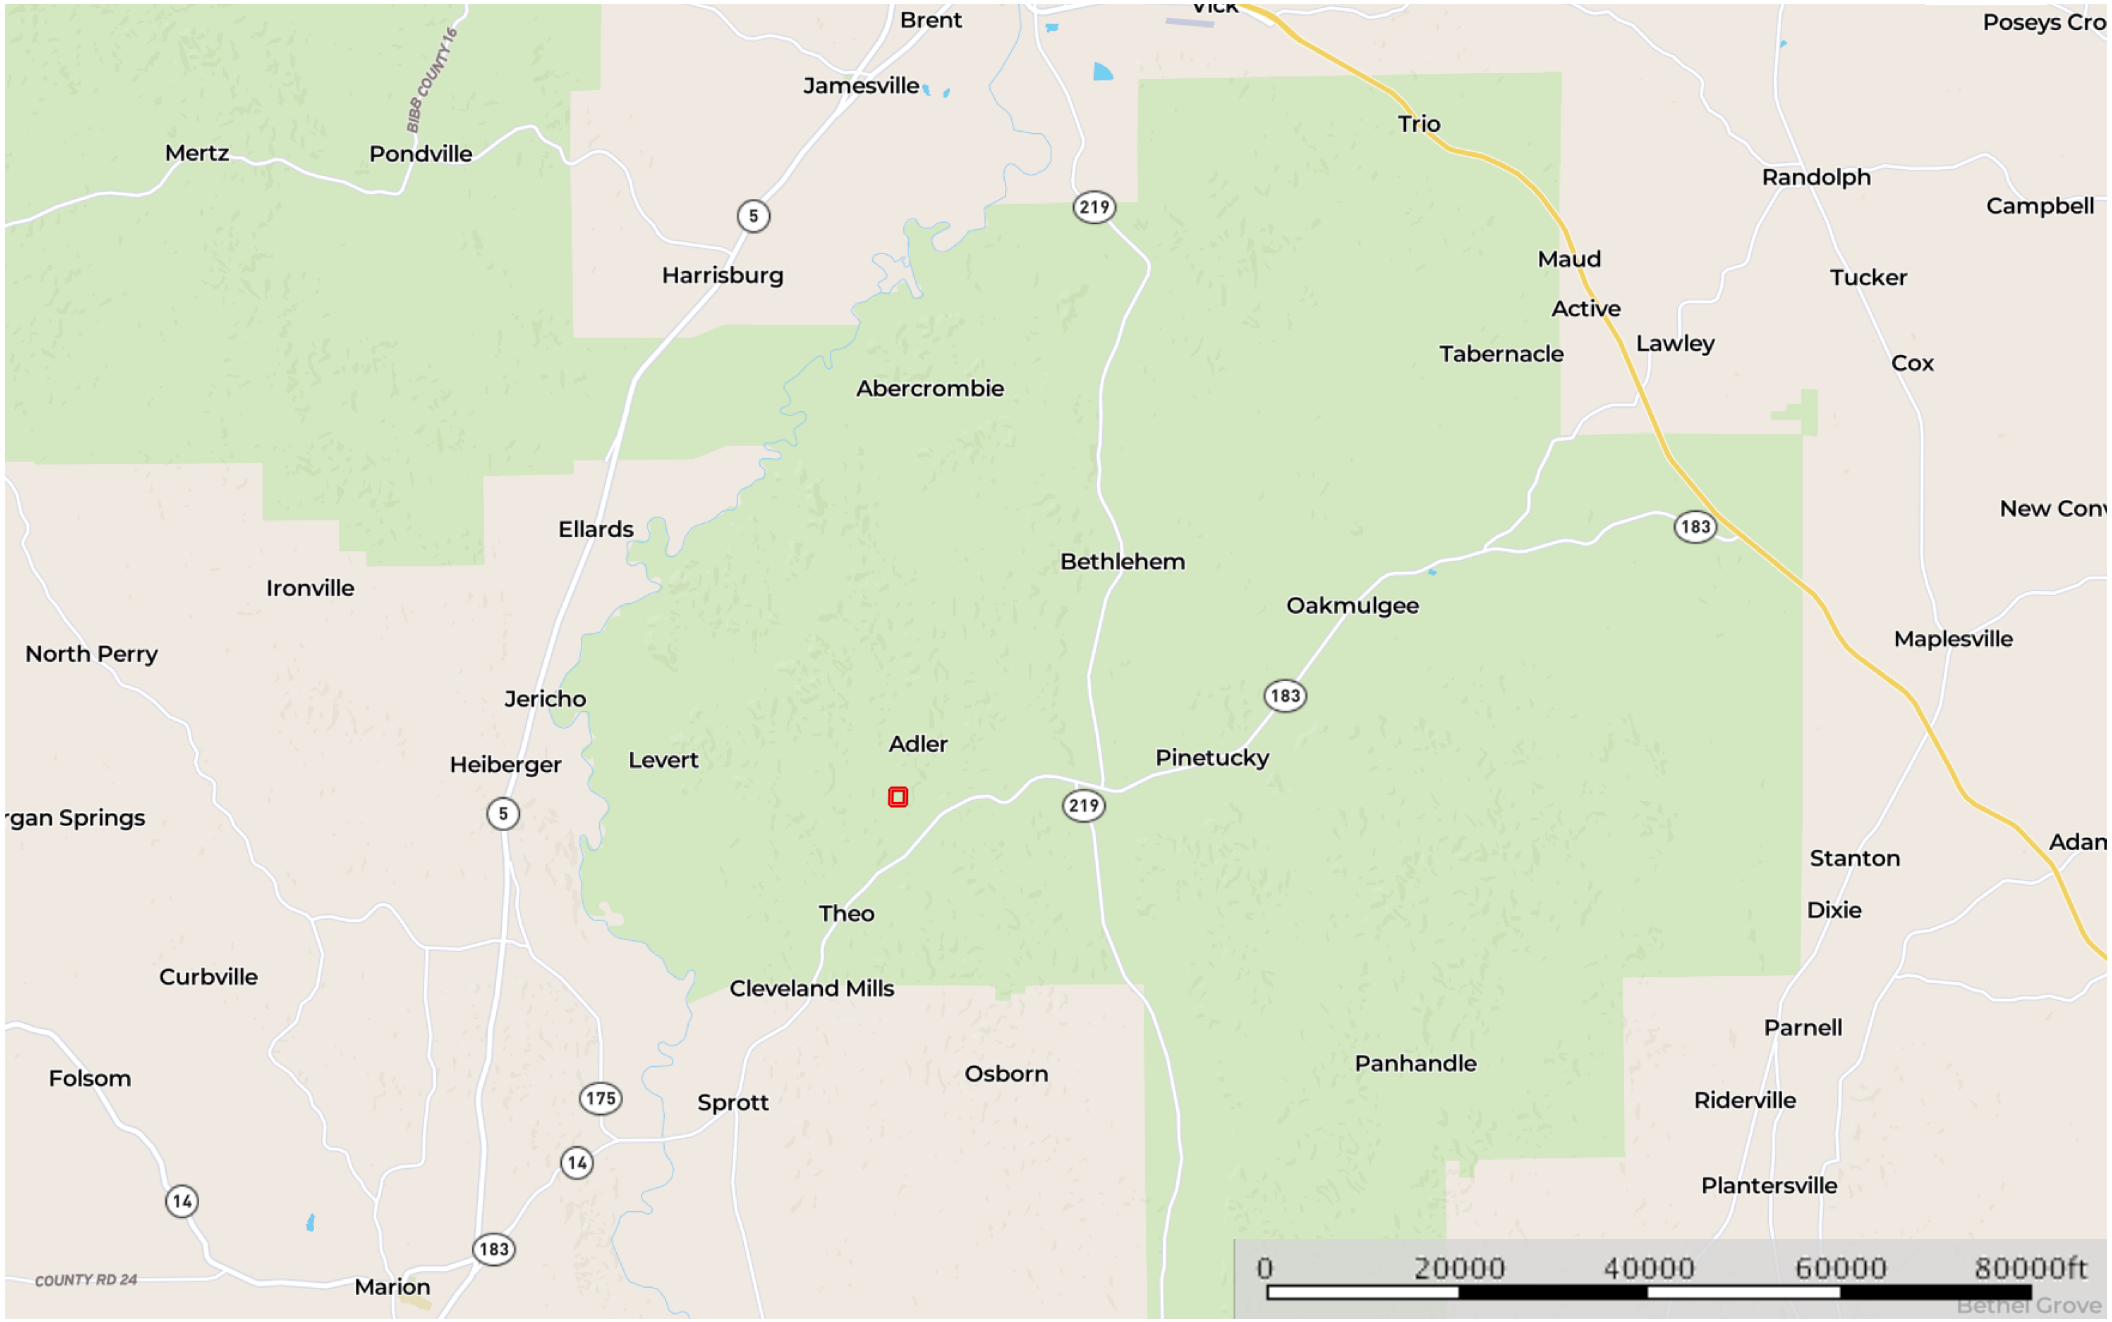

40 acres Perry County Steinhoff

Perry County, Alabama, 40 AC +/-

 Boundary