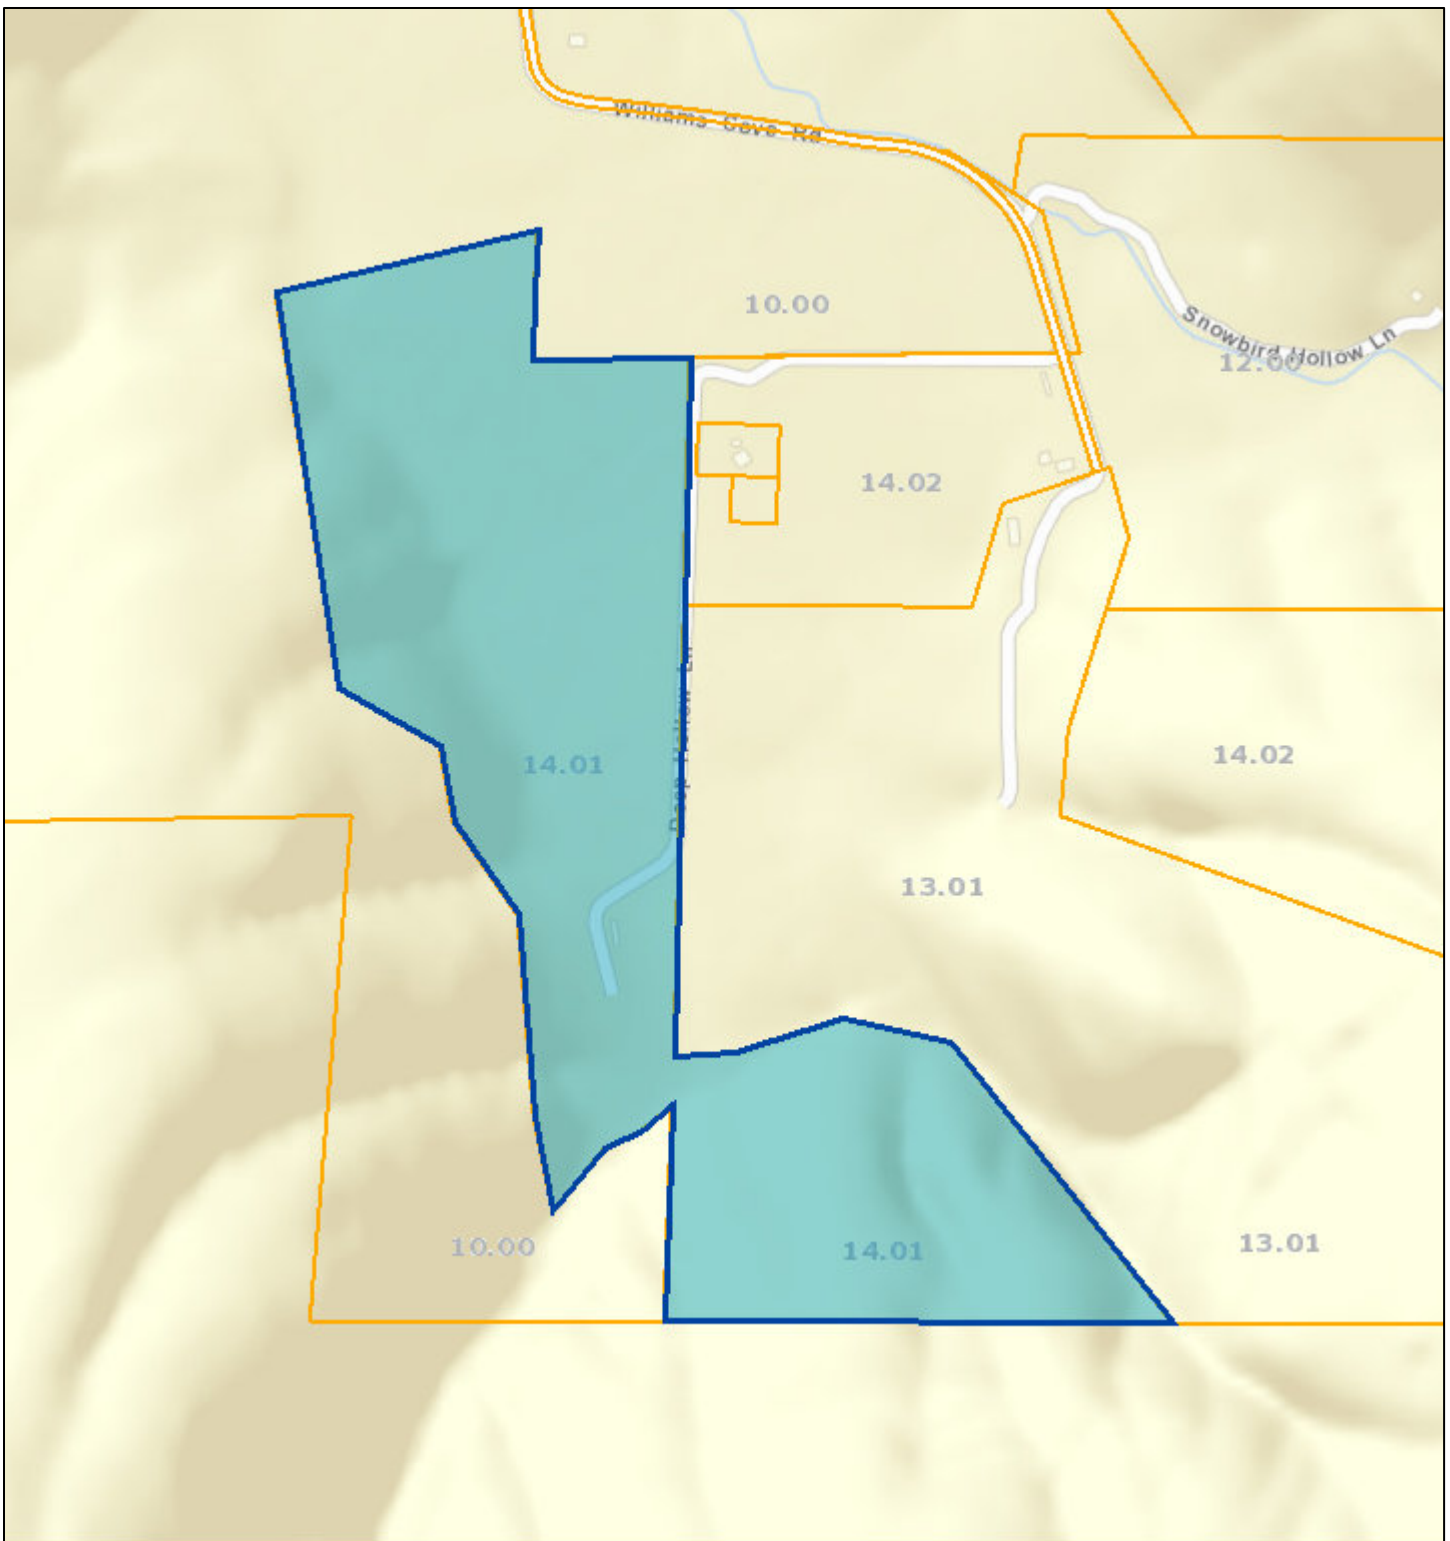

Franklin County - Parcel: 107 014.01

Date: April 8, 2019
County: Franklin
Owner: CLARK RONNIE ETUX
Address: DEEP HOLLOW LN 585
Parcel Number: 107 014.01
Deeded Acreage: 83.27
Calculated Acreage: 0
Date of Imagery: 2014

TN Comptroller - OLG
State of Tennessee, Comptroller of the Treasury, Office of Local Government (OLG)
Sources: Esri, HERE, Garmin, USGS, Intermap, INCREMENT P, NRCan, Esri Japan, METI, Esri China (Hong Kong), Esri Korea, Esri (Thailand),

The property lines are compiled from information maintained by your local county Assessor's office but are not conclusive evidence of property ownership in any court of law.